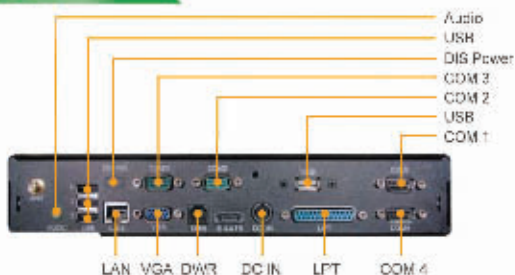

I/O Ports

Specification

System	
CPU Type	Intel®Celeron™ Baytrail J1900
Memory	DDR3L SO-DIMM (1 x slot, up to 8 GB)
Network	10/100/1000 Base T Fast Ethernet
Power Supply	72~120Watt power adapter
System Weight	with power adapter approx 4kg
Dimension	277 x 192 x 53 mm
OS support	Windows 8 /POS Ready 7
Certificate	CE / FCC

I/O Ports

USB	5 x USB
Parallel Port	1 x DB25
Serial Port	4 x DB9 (+5v / 12 v selectable)
LAN	1 x RJ45
VGA	1 x DB15
DC-in	1 x 4 pin DC Power Jack
Cash Drawer	1 x RJ11 (+12V selectable)
LAN	1 x 2.5" SATA
Line Out	1 x phone Jack

Environment

Operating Temp.	0~35°C
Storage Temp.	5 ~60°C
Humidity	20~90%

Driving Dynamic Branding Sales Marketing

select according to your needs

Authorized Reseler: